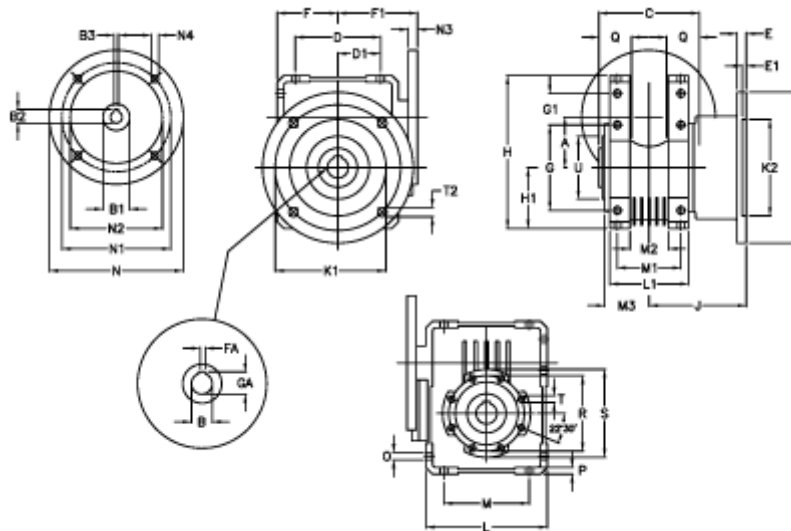

Article number: 392211003045016

Description: Worm Gear with Torque Limiter  
W110 L1-UF-30-P132 B5

## Measures

A = 110.10	E = 20	H = 308.0	M = 184	N4 = 13	U = 130
B = 42	E1 = 12	H1 = 125.0	M1 = 115	O = 14.0	
B1 E7 = 38	F = 125	J = 179.5	M2 = 69	P = 14	
B2 = 41.3	F1 = 226	K = 280	M3 = 73	Q = 45	
B3 H9 = 10	FA = 12	K1 = 230	N = 300	R = 165	
C = 155	G = 184	K2 = 170	N1 = 265	S = 200	
D = 174.0	G1 = 58.0	L = 250	N2 = 230	T = M12x19	
D1 = 82.0	GA = 45.3	L1 = 143	N3 = 16.0	T2 = 13.0	